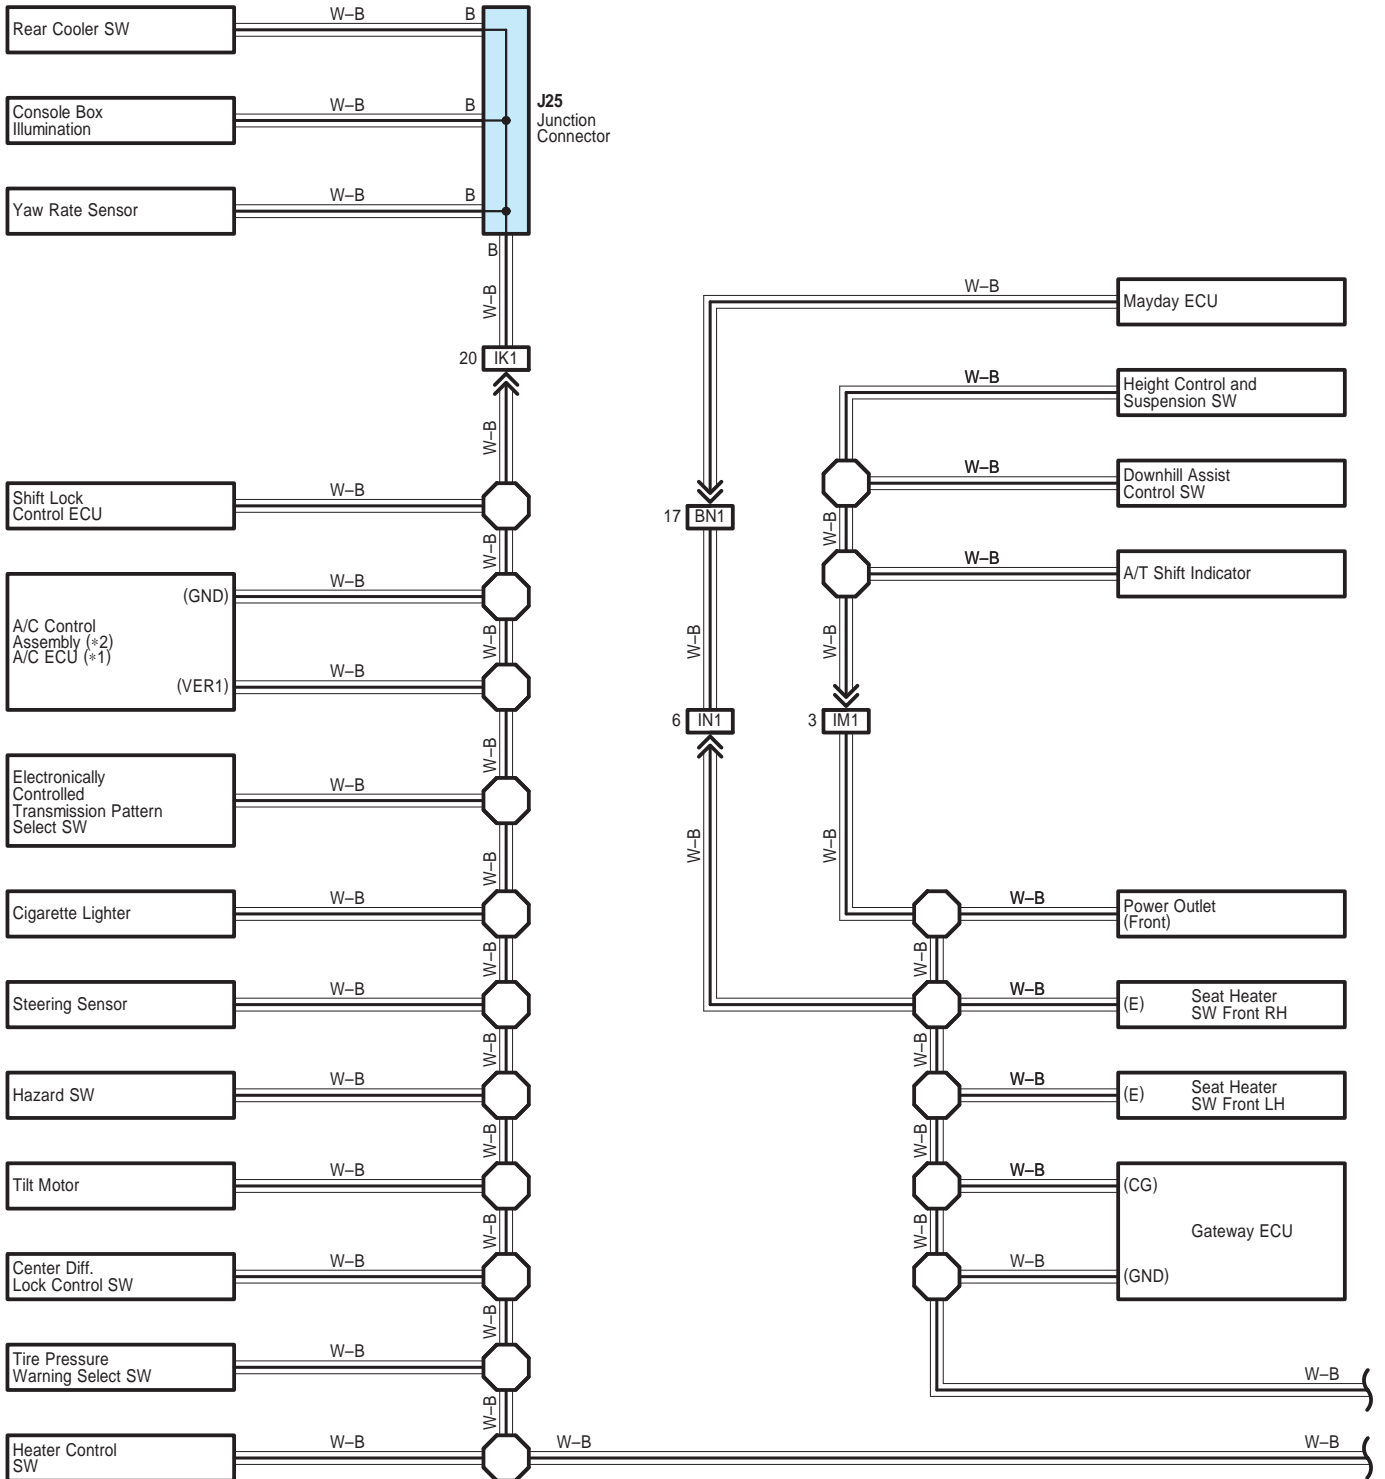

Ground Point

Ground Point

- * 1 : w/ LEXUS Navigation System
- * 2 : w/o LEXUS Navigation System

Ground Point

Ground Point

Ground Point

Ground Point

Ground Point

Ground Point

BC1
White

BD1
White

BG1
Black

BH1
White

BI1
White

BM1
Gray

BN1
Blue

BP1
White

IA2
White

IB4
White

IC2
White

ID2
White

Ground Point

IJ1

White