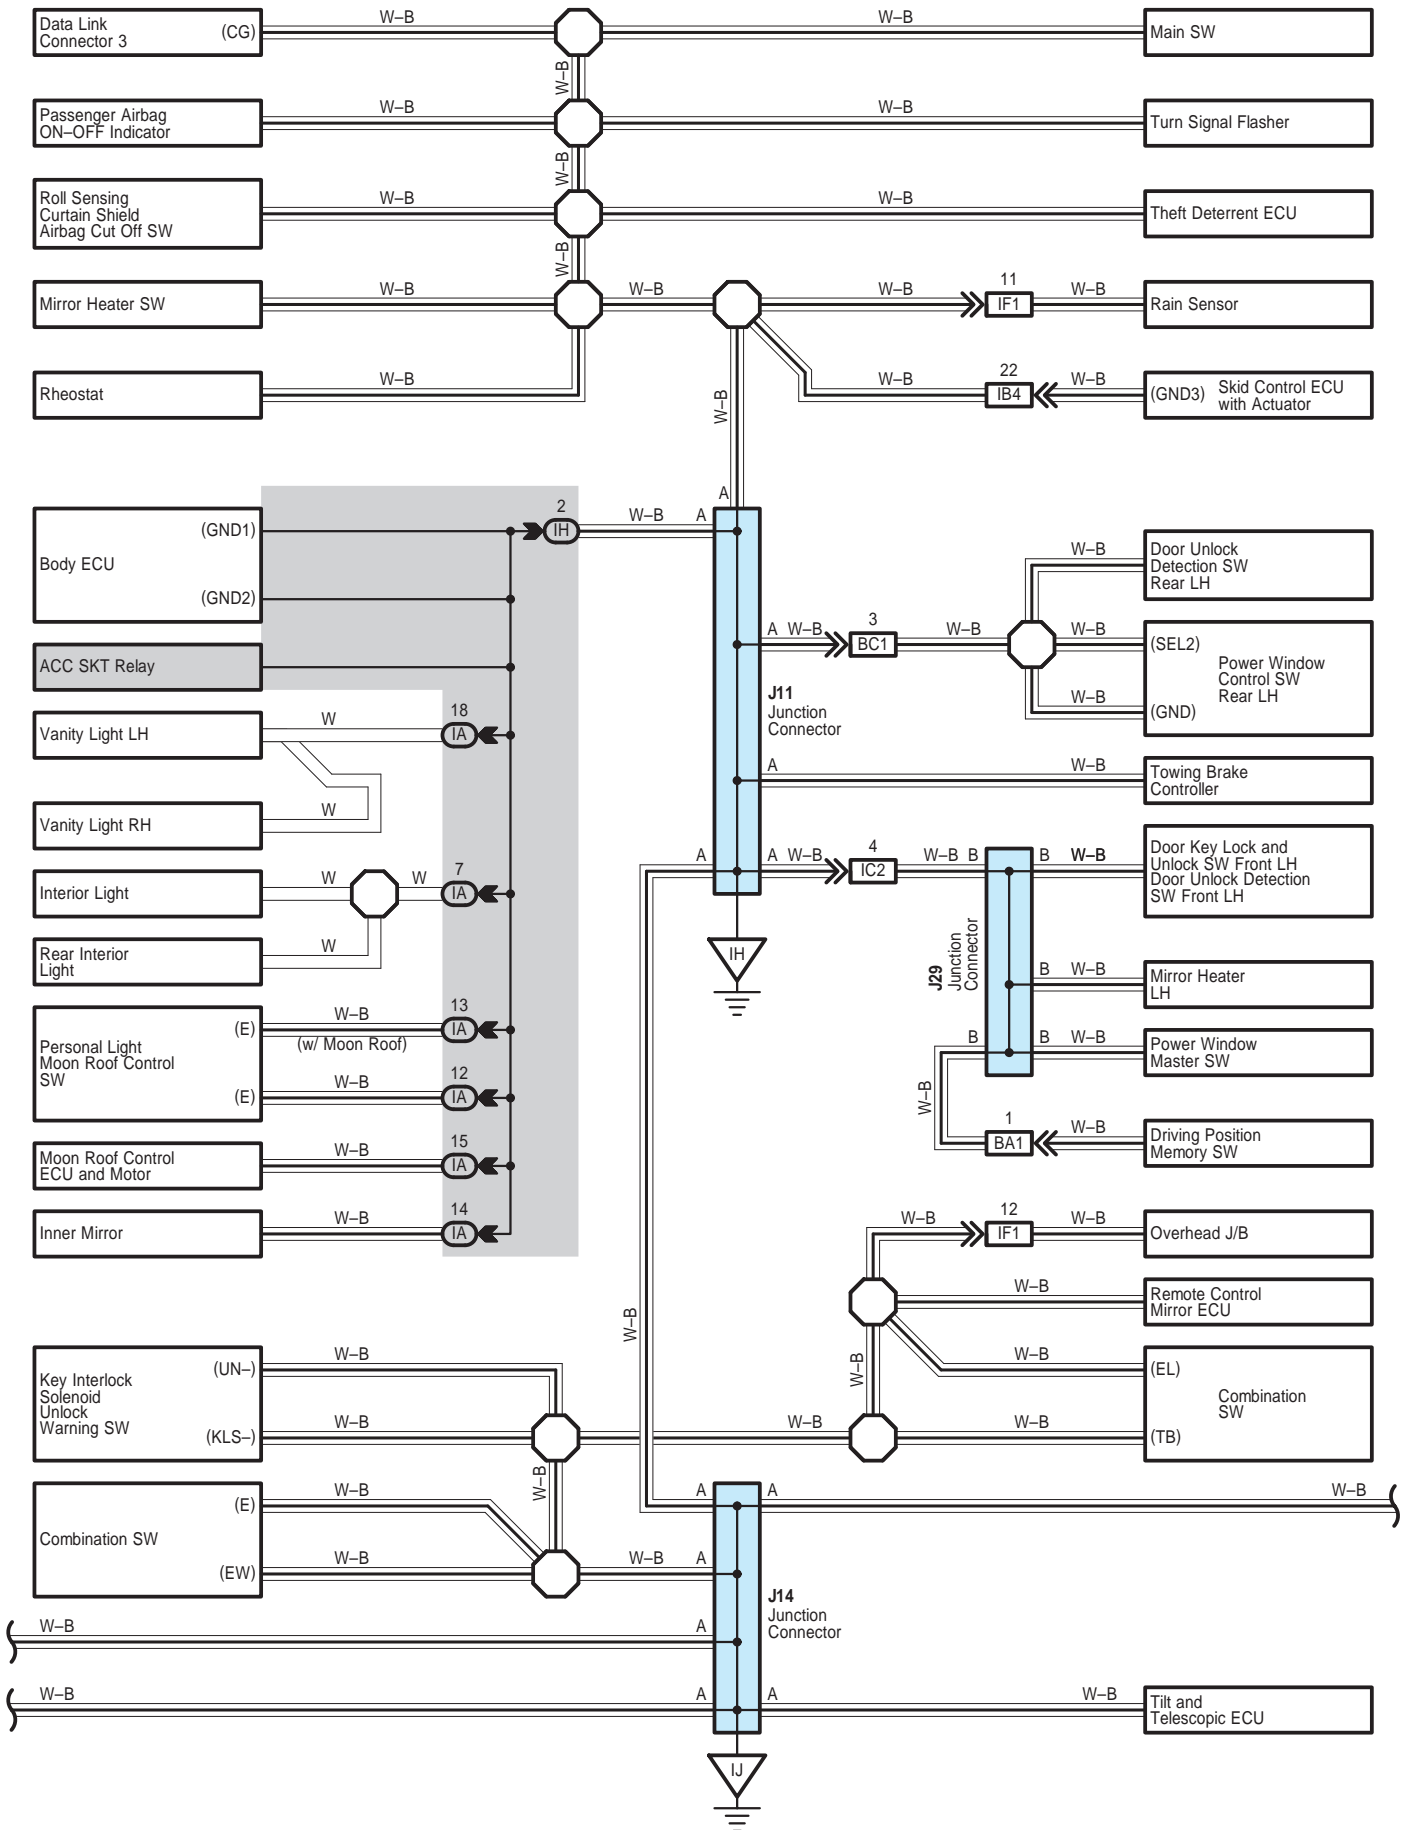

Ground Point

Ground Point

- * 1 : w/ LEXUS Navigation System
- * 2 : w/o LEXUS Navigation System

Ground Point

Ground Point

Ground Point

Ground Point

Ground Point

Ground Point

BC1
White

BD1
White

BG1
Black

BH1
White

BI1
White

BM1
Gray

BN1
Blue

BP1
White

IA2
White

IB4
White

IC2
White

ID2
White

Ground Point

IJ1

White

IO2
White

IO3
White

IP3
White

IQ1
White