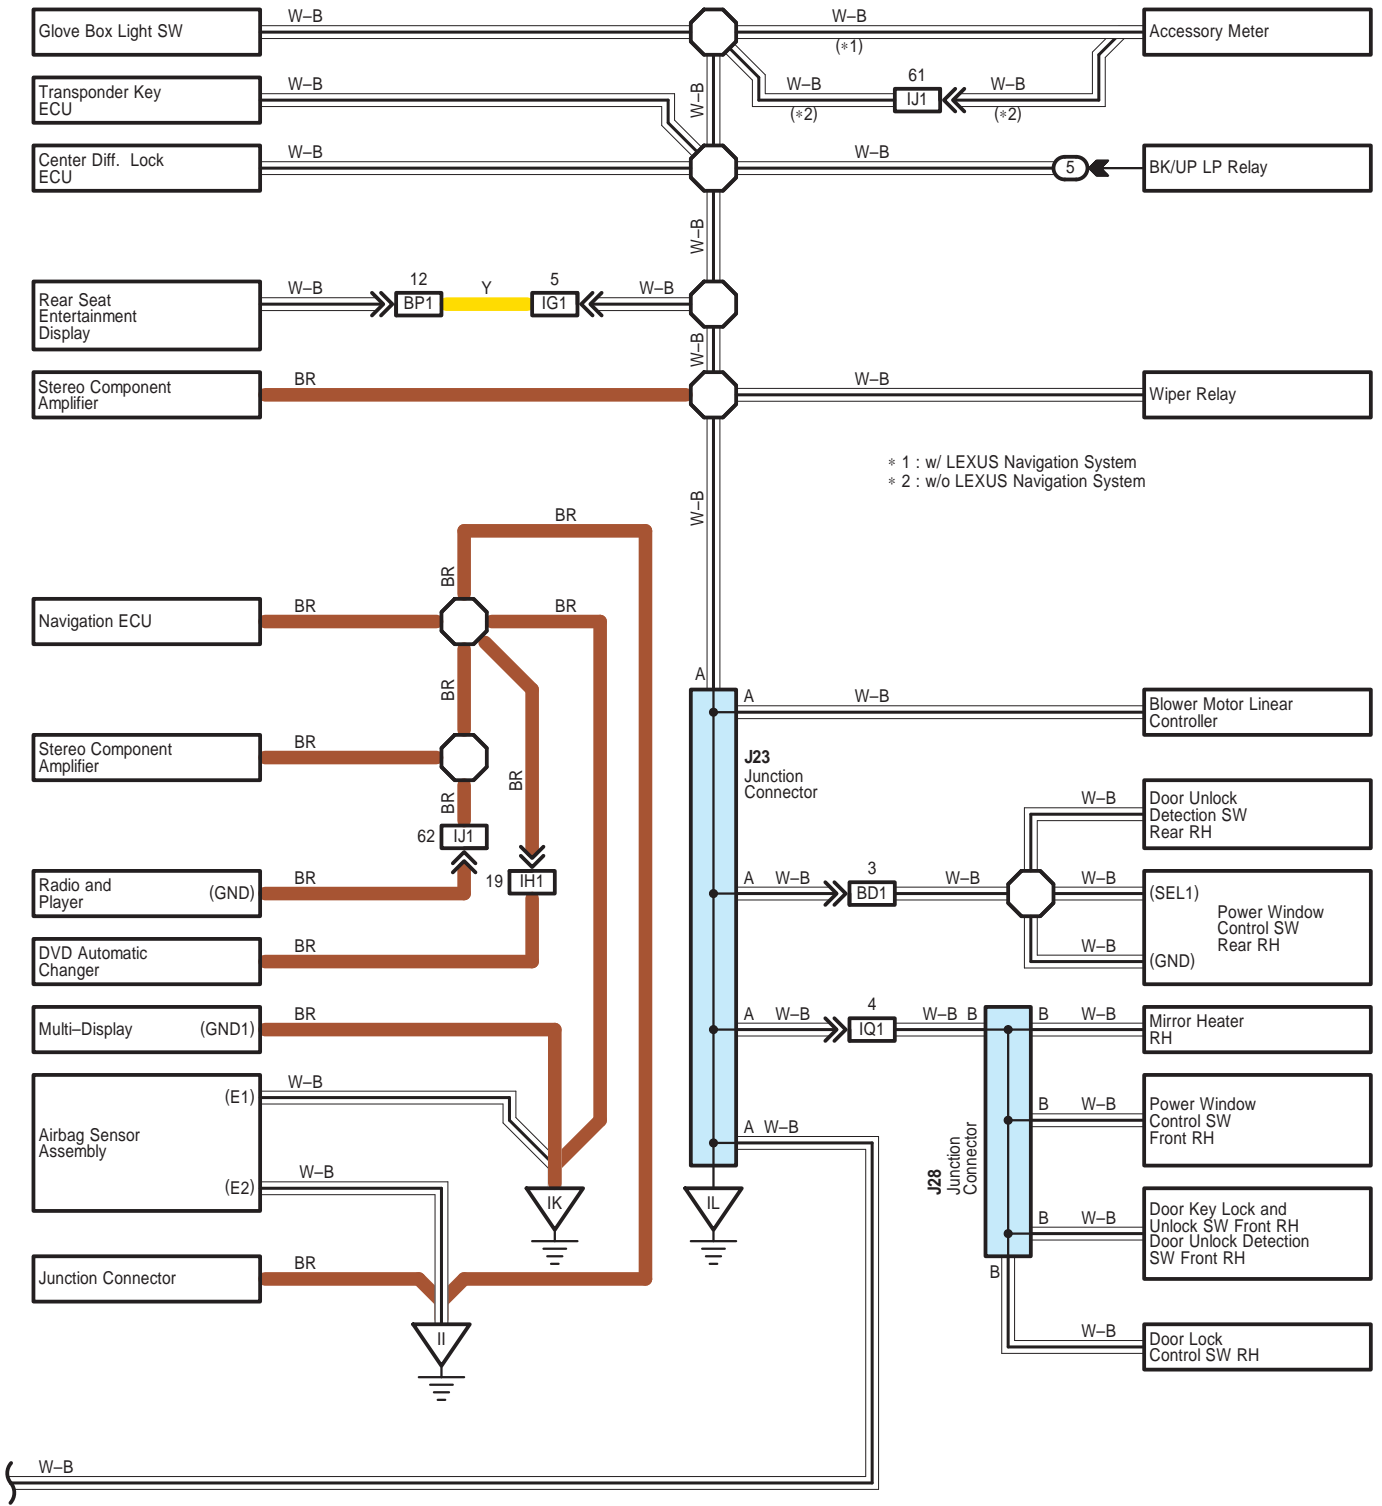

Ground Point

Ground Point

- * 1 : w/ LEXUS Navigation System
- * 2 : w/o LEXUS Navigation System

Ground Point

Ground Point

Ground Point

Ground Point

Ground Point

Ground Point

BC1
White

BD1
White

BG1
Black

BH1
White

BI1
White

BM1
Gray

BN1
Blue

BP1
White

IA2
White

IB4
White

IC2
White

ID2
White

Ground Point

IJ1

White

IO2
White

IO3
White

IP3
White

IQ1
White